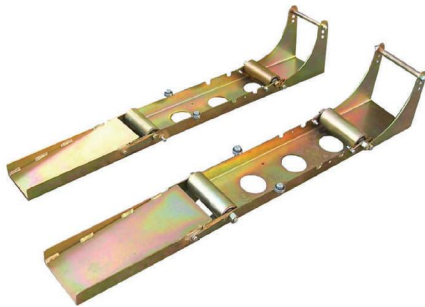

CABLE HANDLING EQUIPMENT

Trench Roller
RTR-140

RAISED TRENCH ROLLER
GUIDE WITH 140MM
PLASTIC ROLLER

Rhinorod
FRD11-300

RHINOROD REEL
DISPENSER WITH
300M X 11MM ROD

Drum Roller
DRR-1000

DRUM ROLLER RAMPS
DRUM DIA 1.5 m
DRUMS UP TO 1.5
TONNE

Roller ACB0451

OVERHEAD ROLLER
45 DEG CABLE BLOCK
FOR 1 CABLE

Scissor Drum Lifting Set

SLS1-2T - 2TONNE 2.5M AXLE
SLS3-4T - 4 TONNE 2.8M AXLE

Drum Stand
DJS-58T

DRUM JACK STAND
8 TONNE W.L.L MAX
DRUM 3.3M DIA X 2M
WIDE